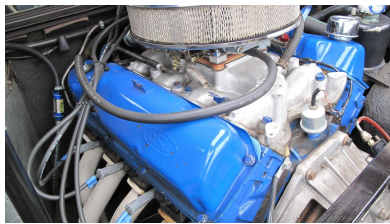

## 1971 De Tomaso Pantera

A beautiful and very original example of an early chrome bumper Pantera. Red with Black. numbers matching and correct Cleveland 351 and ZF transaxle.

This example stands out as being structurally excellent having spent much of its life in the gentle Californian climate and showing 35000 miles covered. Complete recent service including new main bearings, all fluids and air con recharge carried out.

A few practical improvements include relocating the spare tyre to the front, freeing up rear luggage space and installation of discrete high intensity driving lights for evening safety. An increasingly rare opportunity to acquire a properly sorted and unmolested early pre L, Tom Tjaarda designed De Tomaso Pantera.