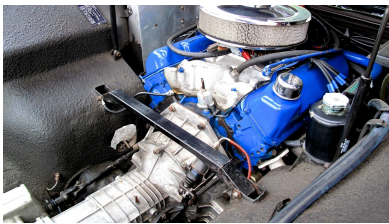

## 1971 De Tomaso Pantera

A beautiful and very original example of an early chrome bumper Pantera. Red with Black. numbers matching and correct Cleveland 351 and ZF transaxle.

This example stands out as being structurally excellent having spent much of its life in the gentle Californian climate and showing 35000 miles covered. Complete recent service including new main bearings, all fluids and air con recharge carried out.

A few practical improvements include relocating the spare tyre to the front, freeing up rear luggage space and installation of discrete high intensity driving lights for evening safety. An increasingly rare opportunity to acquire a properly sorted and unmolested early pre L, Tom Tjaarda designed De Tomaso Pantera.