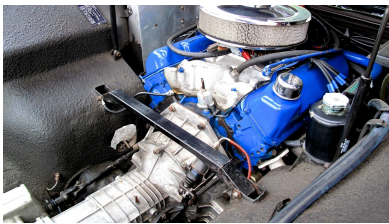

Legends

De Tomaso Pantera Sold

Sold

1971 De Tomaso Pantera

A beautiful and very original example of an early chrome bumper Pantera. Red with Black. numbers matching and correct Cleveland 351 and ZF transaxle.

This example stands out as being structurally excellent having spent much of its life in the gentle Californian climate and showing 35000 miles covered. Complete recent service including new main bearings, all fluids and air con recharge carried out.

A few practical improvements include relocating the spare tyre to the front, freeing up rear luggage space and installation of discrete high intensity driving lights for evening safety. An increasingly rare opportunity to acquire a properly sorted and unmolested early pre L, Tom Tjaarda designed De Tomaso Pantera.