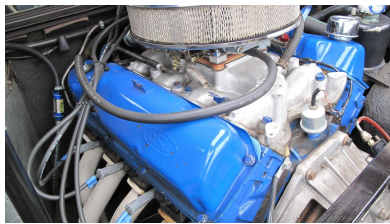

Legends

De Tomaso Pantera Sold

Sold

1971 De Tomaso Pantera

A beautiful and very original example of an early chrome bumper Pantera. Red with Black. numbers matching and correct Cleveland 351 and ZF transaxle.

This example stands out as being structurally excellent having spent much of its life in the gentle Californian climate and showing 35000 miles covered. Complete recent service including new main bearings, all fluids and air con recharge carried out.

A few practical improvements include relocating the spare tyre to the front, freeing up rear luggage space and installation of discrete high intensity driving lights for evening safety. An increasingly rare opportunity to acquire a properly sorted and unmolested early pre L, Tom Tjaarda designed De Tomaso Pantera.