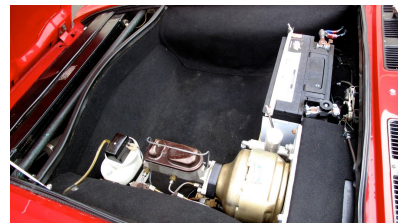

Legends

De Tomaso Pantera Sold

Sold

1971 De Tomaso Pantera

A beautiful and very original example of an early chrome bumper Pantera. Red with Black. numbers matching and correct Cleveland 351 and ZF transaxle.

This example stands out as being structurally excellent having spent much of its life in the gentle Californian climate and showing 35000 miles covered. Complete recent service including new main bearings, all fluids and air con recharge carried out.

A few practical improvements include relocating the spare tyre to the front, freeing up rear luggage space and installation of discrete high intensity driving lights for evening safety. An increasingly rare opportunity to acquire a properly sorted and unmolested early pre L, Tom Tjaarda designed De Tomaso Pantera.